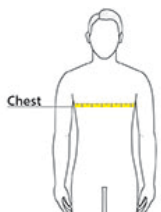

SPEC SHEET + MEASUREMENTS

SPORT-TEK

Sport-Tek® PosiCharge® Competitor™ Tee. ST350

PRODUCT MEASUREMENTS

	XS	S	M	L	XL	2XL	3XL	4XL
Chest	18 1/2	20	21 1/2	23	24 1/2	26	28	30
Sleeve	17 3/4	18 1/2	19 1/4	20	20 3/4	21 1/2	22 1/4	23
Body Length at Back	27	28	29	30	31	32	32 1/2	33

Chest: Measured across the chest one inch below armhole when laid flat.

Sleeve: Measure from Center Back neck to shoulder point to sleeve hem.

Body Length at Back: Measured from high point shoulder to finished hem at back.

SIZE CHARTS

	XS	S	M	L	XL	2XL	3XL	4XL	7XL	8XL	9XL	10XL
Chest	32-34	35-37	38-40	41-43	44-46	47-49	50-53	54-57	64-66	67-69	70-72	73-75

HOW TO MEASURE

CHEST

Measure under the arm and around the fullest part of the chest with arms down, keeping tape horizontal.